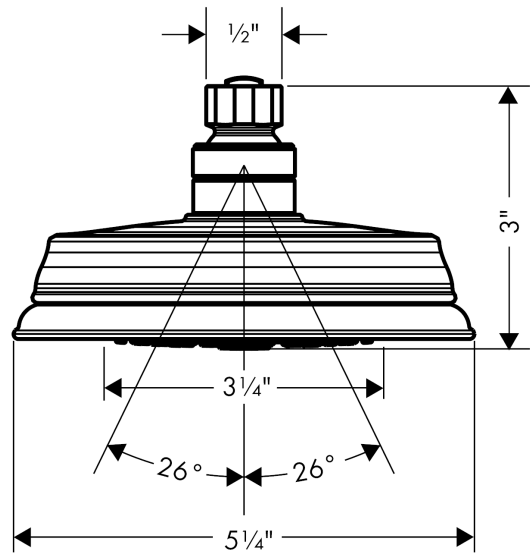

Croma 100 Classic
Showerhead 3-Jet, 1.8 GPM
 Finishes : **chrome** Part no. : **04751000**

Description

Features

- 75 no-clog spray channels
- Spray modes: Full, Pulsating Massage, Intense Turbo
- Flow: 1.8 GPM (6.8 L/Min)

Item details

List Price \$ 97.00

Technology

Compliance

Product image

Scale drawing

Croma 100 Classic
Showerhead 3-Jet, 1.8 GPM
Finishes : **chrome** Part no. : **04751000**

Exploded drawing